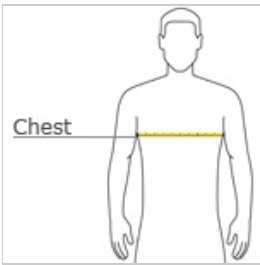

- 3.2-ounce, 100% polyester mesh with PosiCharge technology
- White mesh reverse
- Double-layer construction with open, individually hemmed layers for easy decoration
- Label patch at hem on color side

front

back

HOW TO MEASURE

CHEST WIDTH

Measure under the arm and around the fullest part of the chest with arms down, keeping tape horizontal.

SIZE CHART

	XS	S	M	L	XL
Size	4	6/8	10/12	14/16	18/20
Chest	25-26	26-28	28-30	30-32	32-35