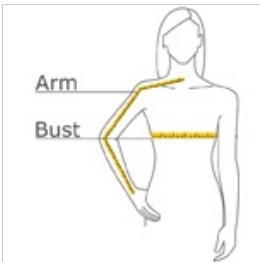

[Tips For Effectively Screen Printing Polyester Fabrics](#)

front

back

HOW TO MEASURE

BUST

Measure under the arm and around the fullest part of the bust with arms down, keeping tape horizontal.

ARM

Place hand on hip. Start at the center of the back of the neck and measure across the shoulder, to the elbow, and then down to the wrist.

SIZE CHART

| | XS | S | M | L | XL | XXL | 3XL | 4XL |
|-------|-----------|---------------|-----------|-----------|-----------|-----------|---------------|---------------|
| Chest | 32-34 | 35-37 | 38-40 | 41-43 | 44-46 | 47-49 | 50-53 | 54-57 |
| Arm | 30-30 3/4 | 30 3/4-31 1/2 | 31 1/2-32 | 32-32 1/2 | 32 1/2-33 | 33-33 3/8 | 33 3/8-33 3/4 | 33 3/4-34 1/2 |
| Size | 2 | 4/6 | 8/10 | 12/14 | 16/18 | 20/22 | 24/26 | 28/30 |