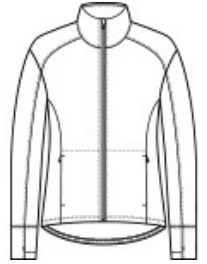

SPORT-TEK

Sport-Tek[®] Ladies Sport-Wick[®] Flex Fleece Full-Zip. LST560

Make your move in Sport-Wick Flex Fleece. Lightweight with stretch, this fleece has a cotton hand, wicks moisture and delivers trend-right style.

- 7.4-ounce, 70/25/5 poly/rayon/spandex
- Tear-away removable label
- Cadet collar
- Zippered side pockets
- Self-fabric cuffs and hem
- Thumbholes for warmth
- Drop tail hem

CARE INSTRUCTIONS

Machine wash cold with like colors. Do not use fabric softener. Only non-chlorine bleach, when needed. Tumble dry low. Remove promptly. Cool iron, if necessary. Do not dry clean.

front

back

HOW TO MEASURE

BUST

Measure under the arm and around the fullest part of the bust with arms down, keeping tape horizontal.

SIZE CHART

	XS	S	M	L	XL	XXL	3XL	4XL
Size	2	4/6	8/10	12/14	16/18	20/22	24/26	28/30
Bust	32-34	35-36	37-38	39-41	42-44	45-47	48-51	52-55