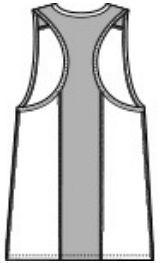

With a subtle heather texture and mesh panels at targeted heat zones, this tank has moisture-wicking technology and breathability for optimum performance.

- 4-ounce, 100% polyester
- Dyed-to-match neck band
- Mesh panels at shoulders and underarms
- Tag-free label
- Mesh back panel
- Side vents
- Drop tail hem

CARE INSTRUCTIONS

Machine wash cold with like colors. Do not use fabric softener. Do not bleach. Tumble dry low. Remove promptly. Cool iron if needed. Do not dry clean.

front

back

HOW TO MEASURE

BUST

Measure under the arm and around the fullest part of the bust with arms down, keeping tape horizontal.

SIZE CHART

	XS	S	M	L	XL	XXL	3XL	4XL
Size	2	4/6	8/10	12/14	16/18	20/22	24/26	28/30
Bust	32-34	35-36	37-38	39-41	42-44	45-47	48-51	52-55

COLOR INFORMATION

Black Heather/
Black
PMS NTR BLACK
C

Dark Royal
Heather/ Black
PMS 2767C