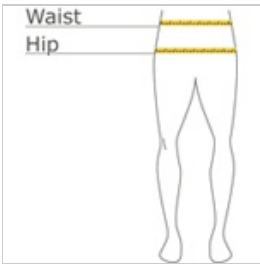

Sport-Tek® Ladies Circuit Jogger LPST871

Ideal for warmups or cooldowns, the Circuit Jogger moves with you throughout your practice, game or day.

- 7.8-ounce, 78/22 poly/spandex
- Tear-away removable label
- Elastic waistband with drawcord
- Secure zippered hand pockets

CARE INSTRUCTIONS

Machine Wash Cold With Like Colors. Do Not Use Fabric Softener. Do Not Bleach. Tumble Dry Low. Remove Promptly. Cool Iron If Needed.

front

back

HOW TO MEASURE

WAIST

Measure around the smallest part of the natural waist.

HIPS

With feet together, measure around the fullest part of hips, keep tape horizontal.

SIZE CHART

	XS	S	M	L	XL	XXL	3XL	4XL
Size	2	4/6	8/10	12/14	16/18	20/22	24/26	28/30
Waist	24-26	27-28	29-30	31-33	34-36	37-39	40-43	44-47
Hip	34-36	37-38	39-40	41-43	44-46	47-49	50-53	54-57