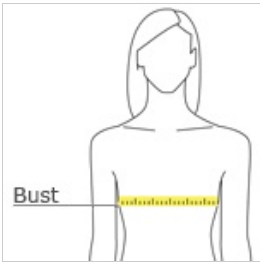

Juniors 60/40 Scoop Tee. DT245

Totally enchanting, this layerable tee gives an oh-so-right look.

- 3.5-ounce, 60/40 cotton/poly
- 40 singles
- Tacked cuff sleeves

CARE INSTRUCTIONS

Machine wash cold. Cool iron. Tumble dry low.

front

back

HOW TO MEASURE

BUST

Measure under the arm and around the fullest part of the bust with arms down, keeping tape horizontal.

SIZE CHART

	M
Size	7/9
Bust	33-35

COLOR INFORMATION