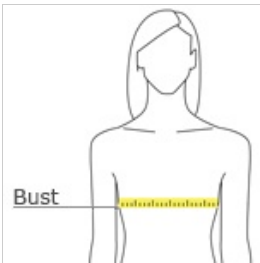

## Juniors 2x1 Rib Tank. DT210

This classic tank has a lived-in fit for endless styling possibilities.

- 5.9-ounce, 100% ring spun combed cotton, 28 singles

### CARE INSTRUCTIONS

Machine wash cold, inside out, with like colors. Do not bleach. Tumble dry low. Warm iron if necessary.

front

back

### HOW TO MEASURE

#### BUST

Measure under the arm and around the fullest part of the bust with arms down, keeping tape horizontal.