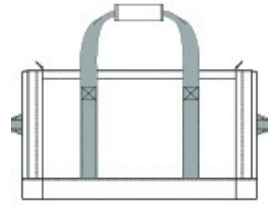

back

COLOR INFORMATION