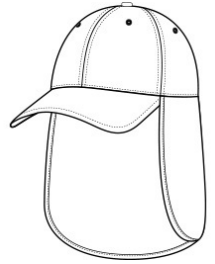

- 75/25 poly/nylon ripstop
- No Fly Zone® insect repellent technology
- UPF 30+ sun protection
- Moisture-wicking sweatband
- Unstructured
- Low-profile
- Adjustable cord and toggle at crown
- Elongated bill for additional sun protection
- 9.875"h x 19.125"w back neck sun cape

Specially treated products may be subject to additional requirements. Please check with your local authorities for any additional requirements that may apply.

front

back

HOW TO MEASURE

HATS

Measure the circumference around the head, above the eyebrow and at the widest part of the head. Divide number by 3.14 for hat size.