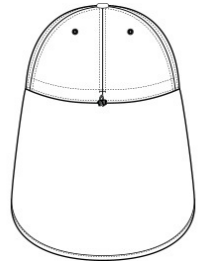

- 75/25 poly/nylon ripstop
- No Fly Zone® insect repellent technology
- UPF 30+ sun protection
- Moisture-wicking sweatband
- Unstructured
- Low-profile
- Adjustable cord and toggle at crown
- Elongated bill for additional sun protection
- 9.875"h x 19.125"w back neck sun cape

Specially treated products may be subject to additional requirements. Please check with your local authorities for any additional requirements that may apply.

front

back

HOW TO MEASURE

HATS

Measure the circumference around the head, above the eyebrow and at the widest part of the head. Divide number by 3.14 for hat size.