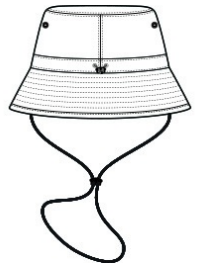

- 75/25 poly/nylon ripstop
- No Fly Zone® insect repellent technology
- UPF 30+ sun protection
- Moisture-wicking sweatband
- Adjustable cord and toggle at crown
- Adjustable chin drawcord

*Specially treated products may be subject to additional requirements. Please check with your local authorities for any additional requirements that may apply.*

front

back

**HOW TO MEASURE**

**HATS**

Measure the circumference around the head, above the eyebrow and at the widest part of the head. Divide number by 3.14 for hat size.

**SIZE CHART**

	S/M	L/XL
Hat Size	6 7/8-7 1/4	7 3/8-7 3/4
Head Size	21 5/8-22 3/4	23-24 1/4