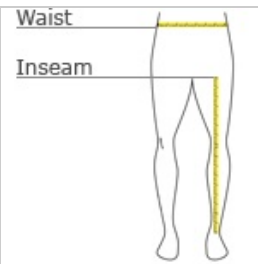

BELLA+CANVAS.

**BELLA+CANVAS® Unisex Jogger Sweatpants.
BC3727**

- White cord drawstring
- Tear-away label
- Side pockets
- Rib knit ankle cuffs
- Black and Dark Grey Heather: 8-ounce, 52/48 Airlume combed and ring spun cotton/poly fleece, 32 singles
- Athletic Heather: 8-ounce, 90/10 Airlume combed and ring spun cotton/poly fleece, 32 singles
- Heather Navy: 8-ounce, 60/40 Airlume combed and ring spun cotton/poly fleece, 32 singles

CARE INSTRUCTIONS

Machine wash warm, inside out, with like colors. Only non-chlorine bleach. Tumble dry low. Medium iron. Do not iron decoration. Do not dry clean.

front

back

HOW TO MEASURE

WAIST

Measure around the smallest part of the natural waist.

INSEAM

Measure a similar style pant that fits well and is the desired length. Measure from the crotch seam to the hem.

SIZE CHART

	XS	S	M	L	XL	2XL
Waist	26-28	30-32	32-34	34-36	36-38	38-42

COLOR INFORMATION