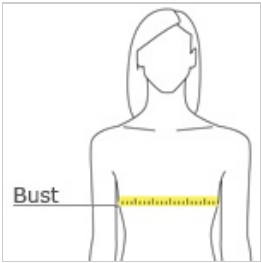

**CARE INSTRUCTIONS**

Machine wash cold. Tumble dry low.

front

back

**HOW TO MEASURE**

**BUST**

Measure under the arm and around the fullest part of the bust with arms down, keeping tape horizontal.

**SIZE CHART**

	XS	S	M	L	XL	2XL
Chest	30-31	32-33	34-35	36-37	38-39	40-41

**COLOR INFORMATION**