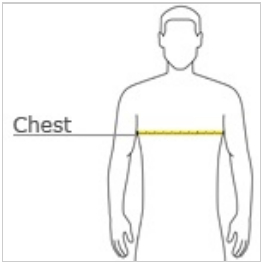

**CARE INSTRUCTIONS**

Machine wash cold. Tumble dry low.

front

back

**HOW TO MEASURE**

**CHEST WIDTH**

Measure under the arm and around the fullest part of the chest with arms down, keeping tape horizontal.

**SIZE CHART**

	S	M	L	XL	2XL	3XL
Chest	35-37	38-40	41-43	44-46	47-48	49-50

**COLOR INFORMATION**