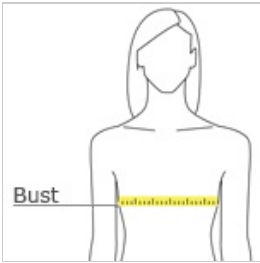

# DISCONTINUED Alternative Women's Runaway Blended Jersey Tank. AA6044

Effortless and easy, this comfortable tank is the perfect foundation for any outfit.

- 4.3-ounce 60/40 combed ring spun cotton/poly
- Classic fit
- Tear-away label
- Jersey binding at neckline and armholes

front

back

## HOW TO MEASURE

### BUST

Measure under the arm and around the fullest part of the bust with arms down, keeping tape horizontal.