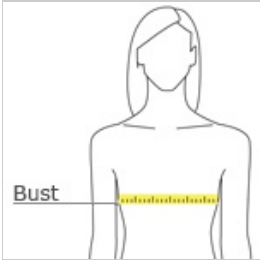

Gildan® Ladies Heavy Cotton™ 100% Cotton Long Sleeve T-Shirt. 5400L

- 5.3-ounce, 100% cotton
- 90/10 cotton/poly (Sport Grey)
- Non-topstitched, classic width, rib collar
- Tearaway label
- Semi-fitted side-seamed body

CARE INSTRUCTIONS

Machine wash warm, inside out, with like colors. Only non-chlorine bleach. Tumble dry medium. Do not iron if decorated. Do not dry clean.

front

back

HOW TO MEASURE

BUST

Measure under the arm and around the fullest part of the bust with arms down, keeping tape horizontal.

SIZE CHART

	S	M	L	XL	2XL	3XL
Size	4/6	8/10	12/14	16/18	20/22	24/26

COLOR INFORMATION

Black
PMS 426C

Heliconia
PMS 213C

Navy
PMS 533C

Red
PMS 199C

Royal
PMS 7686C